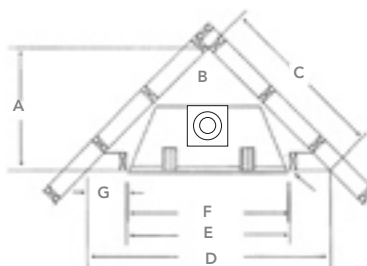

OPTIONAL FEATURES*

Decorative Black Panels or Grills – Grills available in Black, Classic Series Black with Antique, Chrome or Polish Brass accents

Surrounds Wide – Polish Brass, Antique Brass and Chrome

Coverage – **ZV3600** – 34 $\frac{1}{2}$ " h x 41 $\frac{1}{8}$ " w
ZV4200 – 36 $\frac{5}{8}$ " h x 43 $\frac{3}{8}$ " w

Surrounds Slim Line – Gun Metal Black, Antique, Chrome, Polish Brass

Coverage – **ZV3600** – 34 $\frac{1}{2}$ " h x 37 $\frac{1}{2}$ " w
ZV4200 – 36 $\frac{3}{8}$ " h x 43 $\frac{3}{8}$ " w

Fan Kit – Heat activated blower with variable speed control

Brick Refractory Liner – Three piece

Thermostat – Wall Mount Millivolt Thermostat or Programmable Thermostat

Remote Control – On/Off, Thermostat or Hi/Lo On/Off

Child Safety Screen

Overlay Arch Doors – Deluxe, Double Arch, Double Door, and Top Half

Designer Doors – Arch or Straight Doors with Optional Antique, Chrome or Polish Brass Trims

Log Sets – Choose from our LOGC42 Classic Oak Four Piece, LOGC43 Traditional Oak Four Piece or LOGC44 Burnt Oak Eight Piece

CORNER FRAMING DIMENSIONS (INCHES)

	ZV3600	ZV4200
A	26$\frac{15}{16}$"	30$\frac{5}{8}$"
B	16$\frac{7}{16}$"	20$\frac{13}{16}$"
C	38$\frac{1}{8}$"	43$\frac{3}{8}$"
D	53$\frac{15}{16}$"	61$\frac{3}{8}$"
E	36$\frac{3}{8}$"	42$\frac{3}{8}$"
F	36"	42"
G	8$\frac{13}{16}$"	9$\frac{7}{16}$"

A CHIMNEY VENTING THIS FIREPLACE SHALL NOT VENT ANY SOLID FUEL BURNING APPLIANCE.

UNIT AND FRAMING SPECIFICATIONS (INCHES)

MODEL	Height		Front Width		Depth	
	Actual	Framing	Actual	Framing	Actual	Framing
ZV3600	33$\frac{3}{4}$"	34"	36"	36$\frac{3}{8}$"	15$\frac{3}{4}$"	15$\frac{3}{8}$"
ZV4200	36"	36$\frac{1}{4}$"	42"	42$\frac{3}{8}$"	15$\frac{3}{4}$"	15$\frac{3}{8}$"