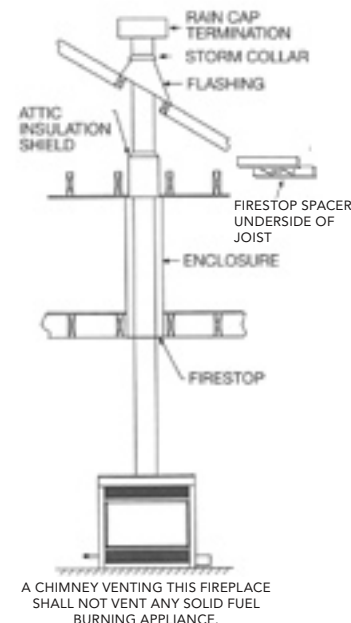

OPTIONAL FEATURES*

Decorative Black Panels or Grills – Grills available in Black, Classic Series Black with Antique, Chrome or Polish Brass accents

Surrounds Wide – Polish Brass, Antique Brass and Chrome

Coverage – **ZV3600** – 34 $\frac{1}{2}$ " h x 41 $\frac{1}{8}$ " w
ZV4200 – 36 $\frac{5}{8}$ " h x 43 $\frac{3}{8}$ " w

Surrounds Slim Line – Gun Metal Black, Antique, Chrome, Polish Brass

Coverage – **ZV3600** – 34 $\frac{1}{2}$ " h x 37 $\frac{1}{2}$ " w
ZV4200 – 36 $\frac{3}{8}$ " h x 43 $\frac{3}{8}$ " w

Fan Kit – Heat activated blower with variable speed control

Brick Refractory Liner – Three piece

Thermostat – Wall Mount Millivolt Thermostat or Programmable Thermostat

Remote Control – On/Off, Thermostat or Hi/Lo On/Off

Child Safety Screen

Overlay Arch Doors – Deluxe, Double Arch, Double Door, and Top Half

Designer Doors – Arch or Straight Doors with Optional Antique, Chrome or Polish Brass Trims

Log Sets – Choose from our LOGC42 Classic Oak Four Piece, LOGC43 Traditional Oak Four Piece or LOGC44 Burnt Oak Eight Piece

CORNER FRAMING DIMENSIONS (INCHES)

	ZV3600	ZV4200
A	26$\frac{15}{16}$"	30$\frac{5}{8}$"
B	16$\frac{7}{16}$"	20$\frac{13}{16}$"
C	38$\frac{1}{8}$"	43$\frac{3}{8}$"
D	53$\frac{15}{16}$"	61$\frac{3}{8}$"
E	36$\frac{3}{8}$"	42$\frac{3}{8}$"
F	36"	42"
G	8$\frac{13}{16}$"	9$\frac{7}{16}$"

A CHIMNEY VENTING THIS FIREPLACE SHALL NOT VENT ANY SOLID FUEL BURNING APPLIANCE.

UNIT AND FRAMING SPECIFICATIONS (INCHES)

MODEL	Height		Front Width		Depth	
	Actual	Framing	Actual	Framing	Actual	Framing
ZV3600	33$\frac{3}{4}$"	34"	36"	36$\frac{3}{8}$"	15$\frac{3}{4}$"	15$\frac{3}{8}$"
ZV4200	36"	36$\frac{1}{4}$"	42"	42$\frac{3}{8}$"	15$\frac{3}{4}$"	15$\frac{3}{8}$"