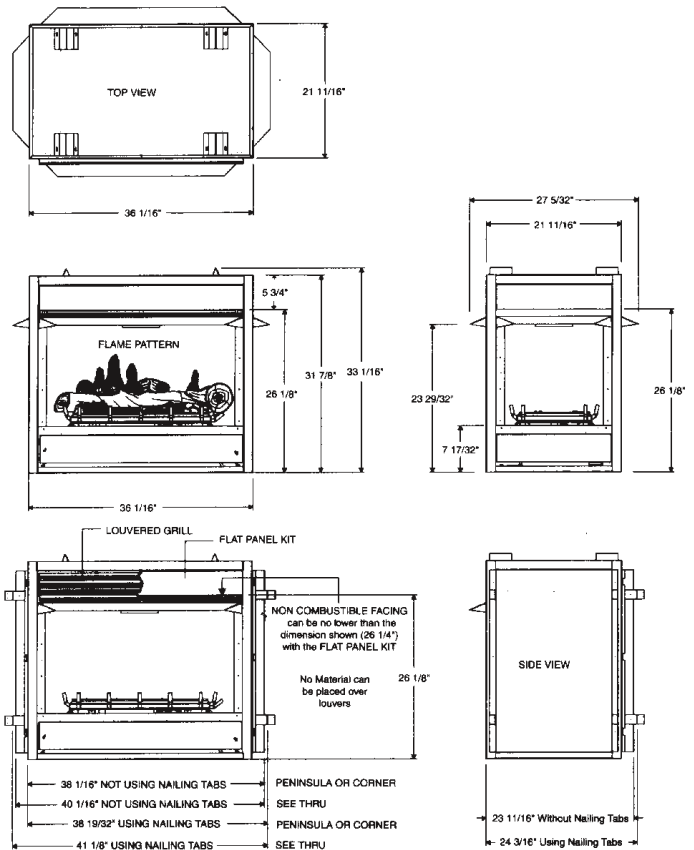

Certification:

2340 Logan Avenue
Winnipeg, Manitoba, Canada R2R 2V3
Phone: (204) 632-1962 Fax: (204) 632-1960
www.kingsmanfireplaces.com