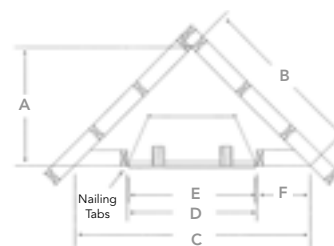

CORNER FRAMING DIMENSIONS (INCHES)

	ZVF33	ZVF36U	ZVF42U	ZVF52U
A	30³/₈"	28⁷/₁₆"	30¹¹/₁₆"	44³/₈"
B	42⁷/₈"	40³/₁₆"	43³/₈"	62¹/₂"
C	60⁵/₈"	56⁷/₈"	61⁵/₁₆"	87³/₈"
D	33¹/₈"	36³/₈"	42³/₈"	52³/₈"
E	32¹/₂"	36"	42"	52"
F	13⁹/₁₆"	10¹/₄"	9¹/₂"	17⁹/₁₆"

VENT-FREE FIREBOX UNIT AND FRAMING SPECIFICATIONS (INCHES)

MODEL	Height		Front Width		Depth	
	Actual	Framing	Actual	Framing	Actual	Framing
ZVF33	30¹/₂"	31"	32¹/₂"	33¹/₈"	14"	14"
ZVF36U	33³/₄"	34"	36"	36³/₈"	17"	17"
ZVF42U	36"	36¹/₄"	42"	42³/₈"	17"	17"
ZVF52	44³/₈"	44¹/₂"	52"	52³/₈"	20⁷/₈"	21"