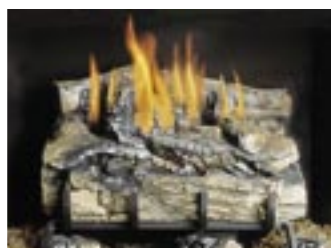

CHOICE OF LOG SETS

LOGF18 Log Set
Gas Burner - GLVF24MAN