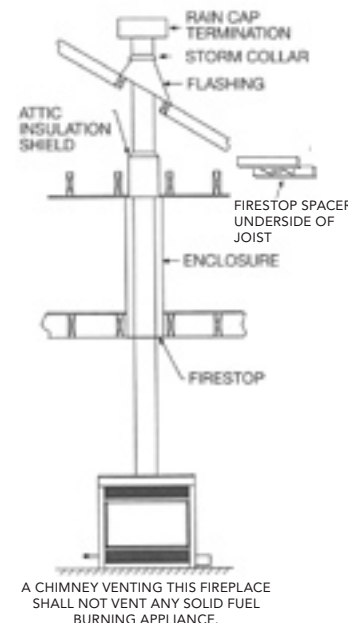

OPTIONAL FEATURES*

Decorative Black Panels or Grills – Grills available in Black, Classic Series Black with Antique, Chrome or Polish Brass accents

Surrounds Wide – Polish Brass, Antique Brass and Chrome

Coverage – **ZV3600** – 34 $\frac{1}{2}$ " h x 41 $\frac{1}{8}$ " w
ZV4200 – 36 $\frac{5}{8}$ " h x 43 $\frac{3}{8}$ " w

Surrounds Slim Line – Gun Metal Black, Antique, Chrome, Polish Brass

Coverage – **ZV3600** – 34 $\frac{1}{2}$ " h x 37 $\frac{1}{2}$ " w
ZV4200 – 36 $\frac{3}{8}$ " h x 43 $\frac{3}{8}$ " w

Fan Kit – Heat activated blower with variable speed control

Brick Refractory Liner – Three piece

Thermostat – Wall Mount Millivolt Thermostat or Programmable Thermostat

Remote Control – On/Off, Thermostat or Hi/Lo On/Off

Child Safety Screen

Overlay Arch Doors – Deluxe, Double Arch, Double Door, and Top Half

Designer Doors – Arch or Straight Doors with Optional Antique, Chrome or Polish Brass Trims

Log Sets – Choose from our LOGC42 Classic Oak Four Piece, LOGC43 Traditional Oak Four Piece or LOGC44 Burnt Oak Eight Piece

CORNER FRAMING DIMENSIONS (INCHES)

	ZV3600	ZV4200
A	26$\frac{15}{16}$"	30$\frac{5}{8}$"
B	16$\frac{7}{16}$"	20$\frac{13}{16}$"
C	38$\frac{1}{8}$"	43$\frac{3}{8}$"
D	53$\frac{15}{16}$"	61$\frac{3}{8}$"
E	36$\frac{3}{8}$"	42$\frac{3}{8}$"
F	36"	42"
G	8$\frac{13}{16}$"	9$\frac{7}{16}$"

A CHIMNEY VENTING THIS FIREPLACE SHALL NOT VENT ANY SOLID FUEL BURNING APPLIANCE.

UNIT AND FRAMING SPECIFICATIONS (INCHES)

MODEL	Height		Front Width		Depth	
	Actual	Framing	Actual	Framing	Actual	Framing
ZV3600	33$\frac{3}{4}$"	34"	36"	36$\frac{3}{8}$"	15$\frac{3}{4}$"	15$\frac{3}{8}$"
ZV4200	36"	36$\frac{1}{4}$"	42"	42$\frac{3}{8}$"	15$\frac{3}{4}$"	15$\frac{3}{8}$"