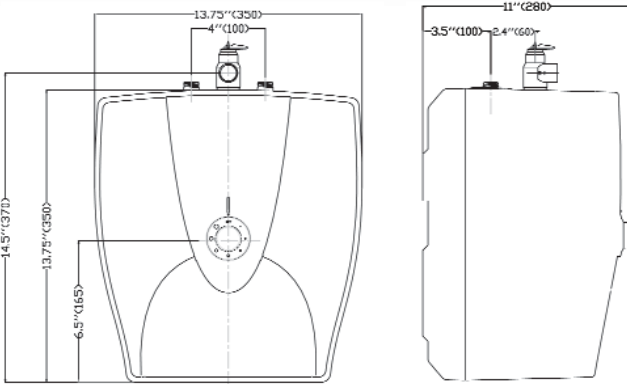

With its 18.2"H x 11.4"W x 11.4"D size and 10-litre capacity, this powerful yet compact water heater fits almost anywhere and meets hundreds of low-use needs.

GSW

**GSW Water Heating
A GSW Company**

Canadian Home Office:
599 Hill Street West
Fergus, ON, Canada N1M 2X1
Tel: 888-599-2837
Fax: 519-787-5500
E-mail: gswinfo@gsw-wh.com
Web site: www.gsw.ca

GSW

Put Hot Water
Right Where You
Need It!

The perfect, powerful little
WATER HEATER

SPACE SAVER

that's ideal for *hundreds of applications...*

Capacity	2.5 gallons (10 litres)	Weight -	18 lbs.
Product Dimensions:		Working Pressure -	150 P.S.I.
Width -	13 3/4"	Watts -	1500
Height to T&P Valve -	15 1/4"	Voltage -	120
Depth -	10 3/4"	Amperage -	12.5
Connections -	1/2" NPT	Phase -	1

Put the *SpaceSaver* water heater anywhere...

The garage

The pool house

The wet bar

GSW quality you can count on

1/2" NPT Male Fittings (inlet and outlet)

- Located at top of heater for easy installation

Glass-lined tank